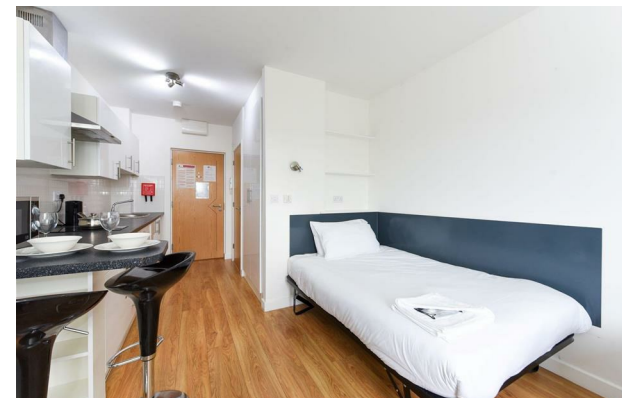

Brookland Rd | | Leicester | LE2 6BH

£195 Per week

Brookland Rd |
Leicester | LE2 6BH
£195 Per week

LEICESTER | STUDENT | SEPTEMBER

- Upperton Road social spaces
- Bike storage
- High speed Wi-Fi
- Utilities including water and heating
- Strong community
- Onsite social events
- Onsite laundry facilities
- Contents insurance
- Excellent location
- Student only